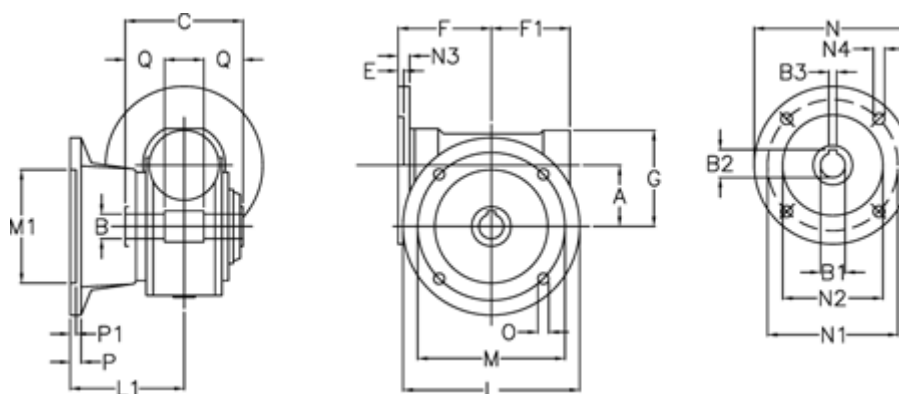

Data Sheet

Article number: 3918049010433

Description: Worm gear with st. steel hollow shaft
VF 49 EP-F1-10- 80B14

Measures

A	= 49.5	F1	= 63	N2	= 80
B	= 25	G	= 80	N3	= 10.0
B1 E7	= 19	L	= 125	N4	= 7.0
B2	= 21.8	L1	= 85.5	O	= 10.5
B3 H9	= 6	M	= 90	P	= 12
C	= 82	M1	= 70	P1	= 10
E	= 3.0	N	= 120	Q	= 22.5
F	= 70	N1	= 100		